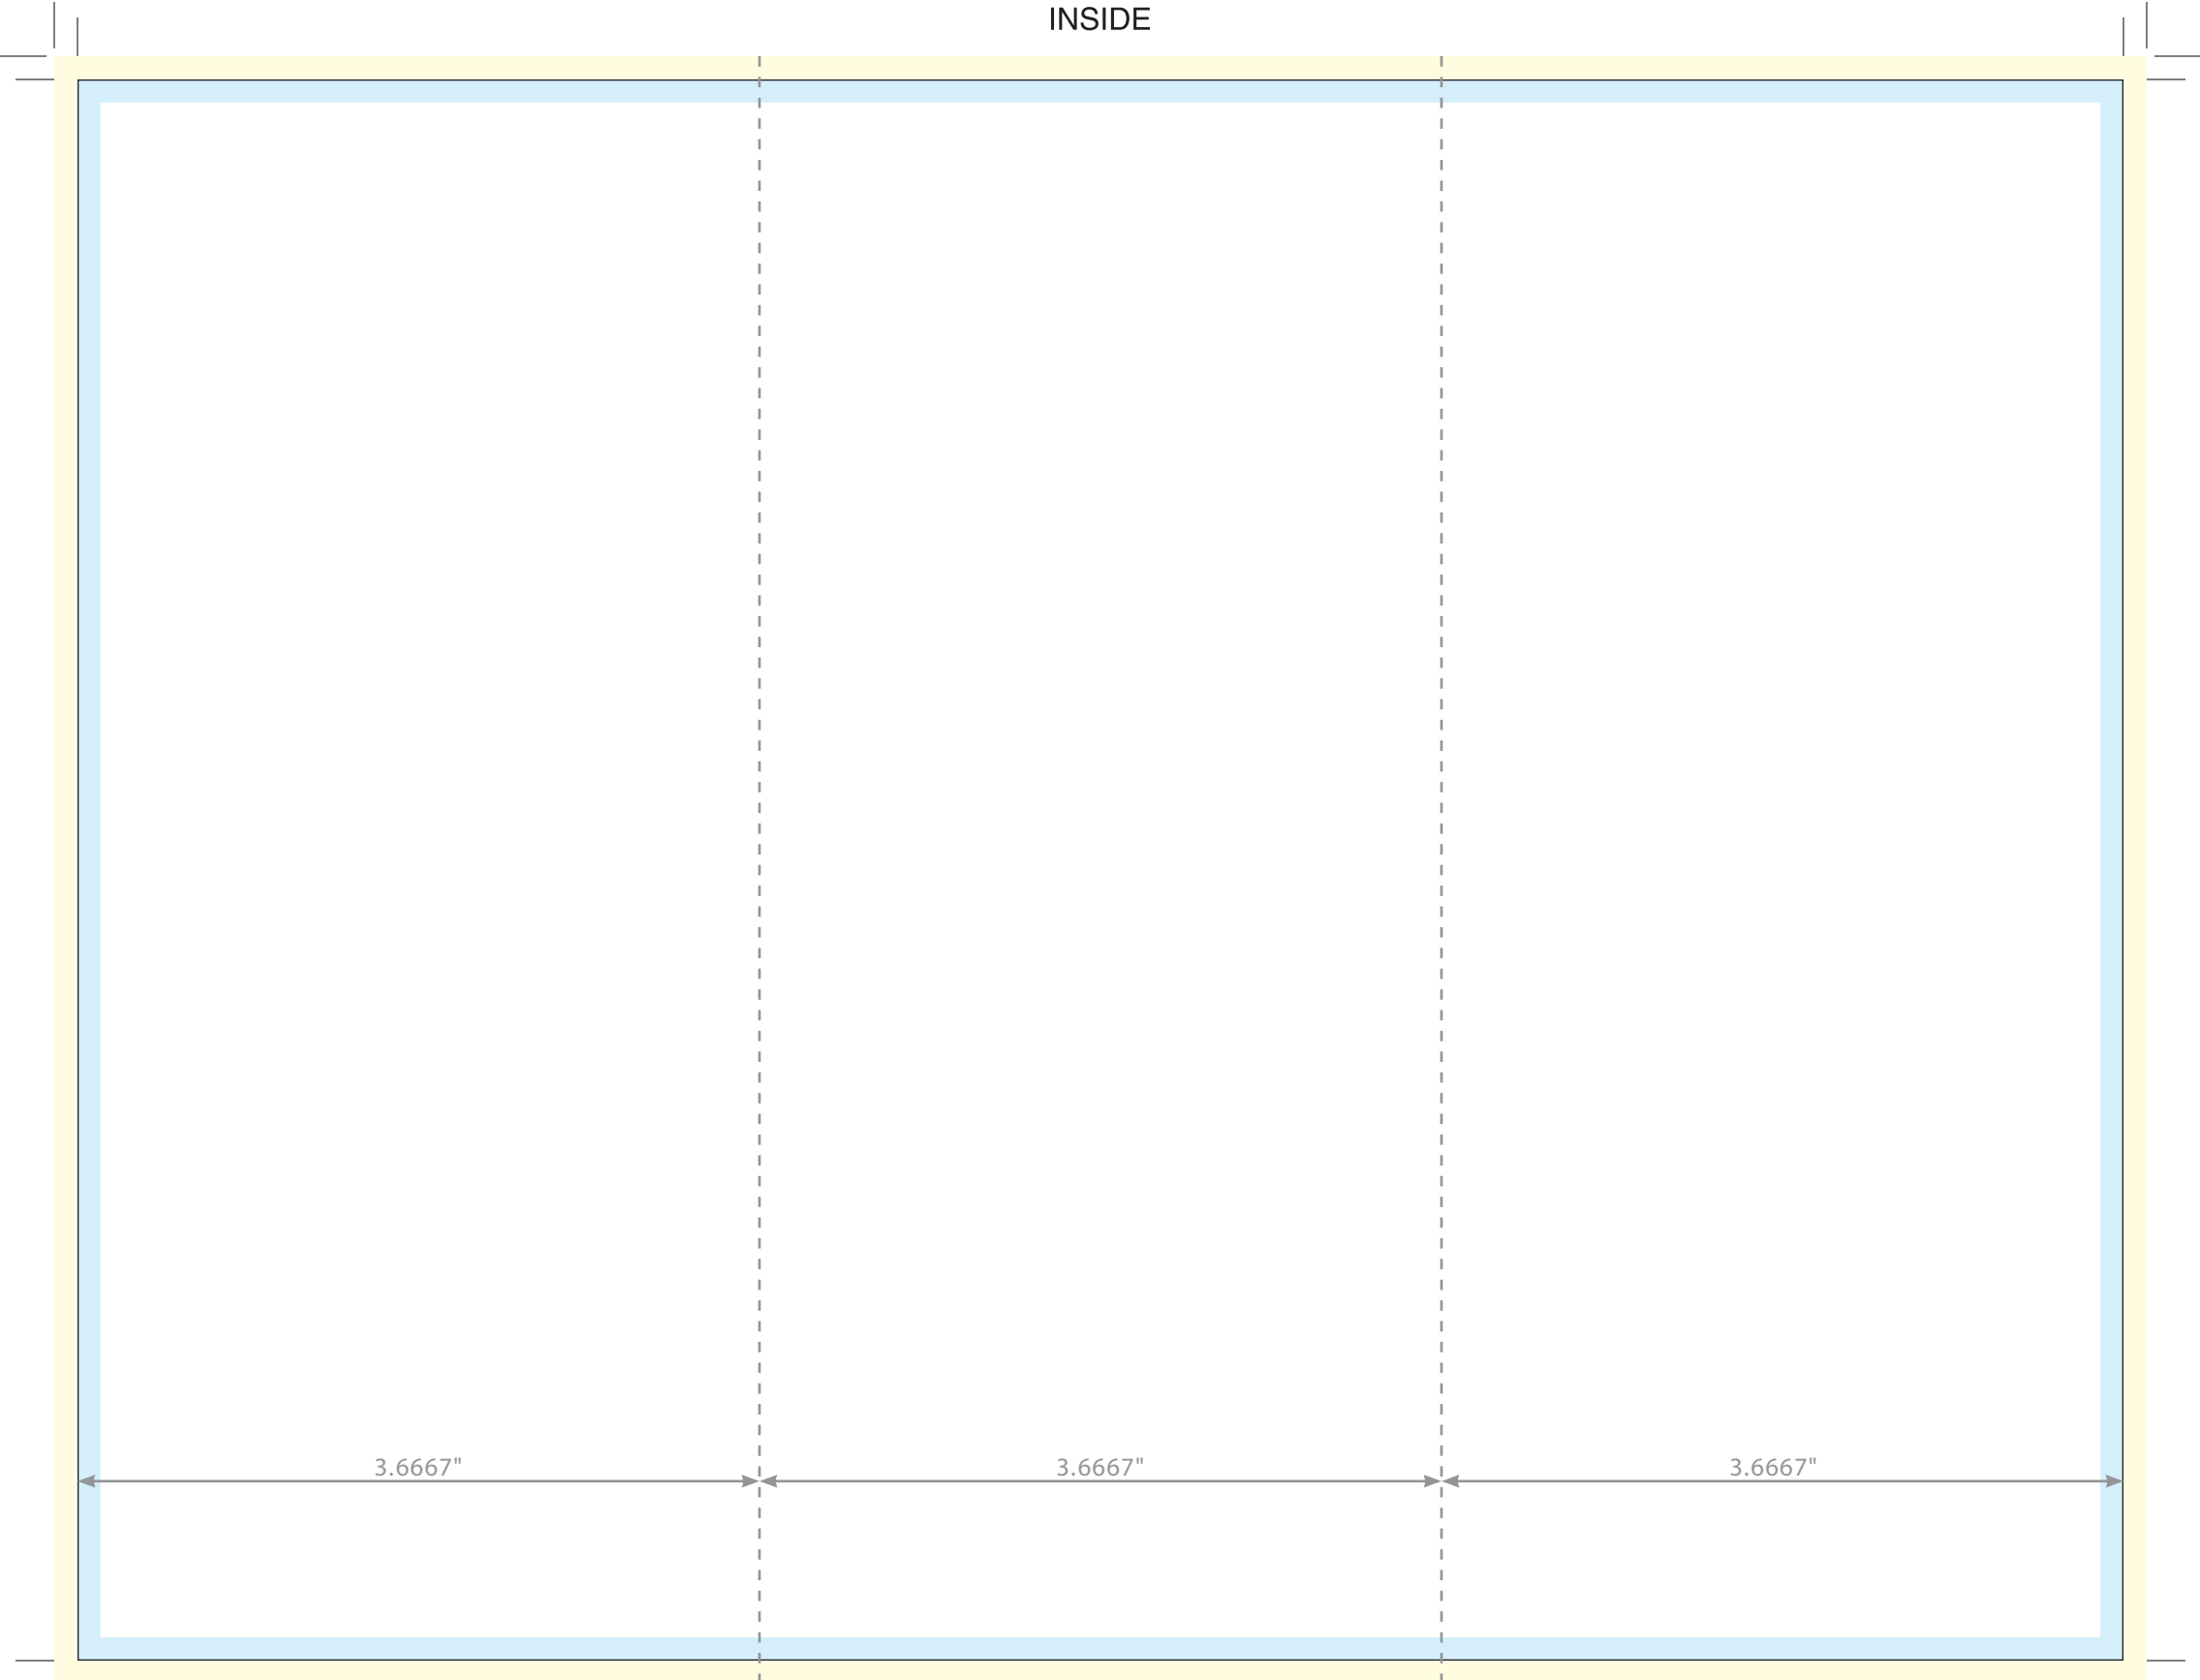

OUTSIDE

Product Description: Brochure 8.5" x 11" Z Fold Outside

Actual Document Size: 8.5" x 11"

Finished Document Size: 3.6667" x 8.5"

 Bleed  Safe Area  Folds  Document Size

843.745.0001

artwork @rsaprinting.com

INSIDE

Product Description: Brochure 8.5" x 11" Z Fold Inside

Actual Document Size: 8.5" x 11"

Finished Document Size: 3.6667" x 8.5"

■ Bleed ■ Safe Area | Folds | Document Size

843.745.0001
artwork @rsaprinting.com